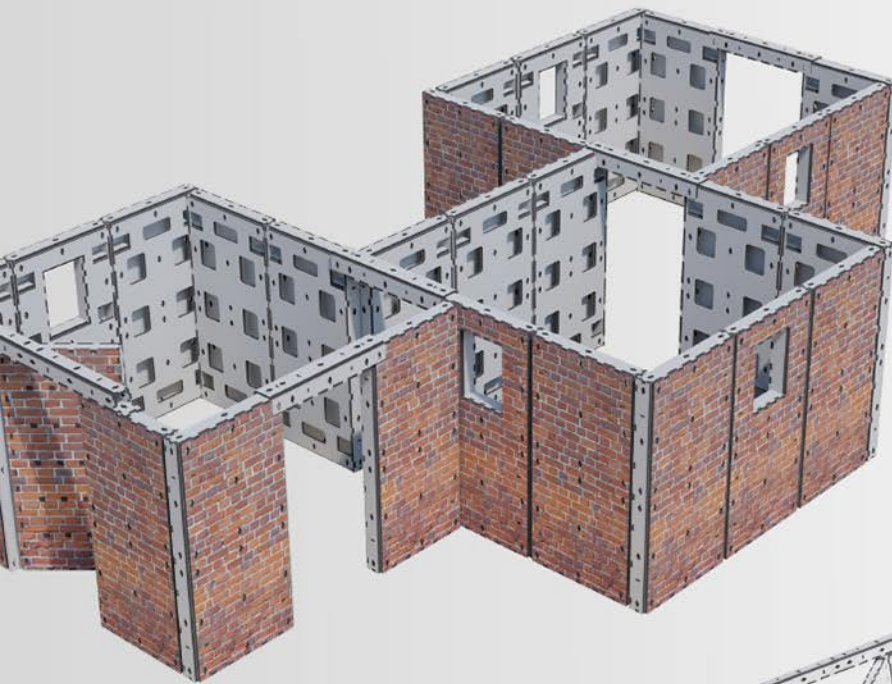

TRUE-TO-LIFE MODULAR SHOOT HOUSE

THE EXPERT KIT

Shoot House

Advanced training infrastructure simulating urban environment. Can be assembled into different building types. **Ricochet free.**

simon@bretholz.solutions

EXPERT SHOOT HOUSE KIT

PANEL-O-FOAM

All products are made of **PANELO™** - a patented composite manufactured exclusively for Trango Systems.

COMPONENTS

1 x DOOR
2 x BEAM 200
24 x WALL 200
5 x BEAM 100
5 x WINDOW 200