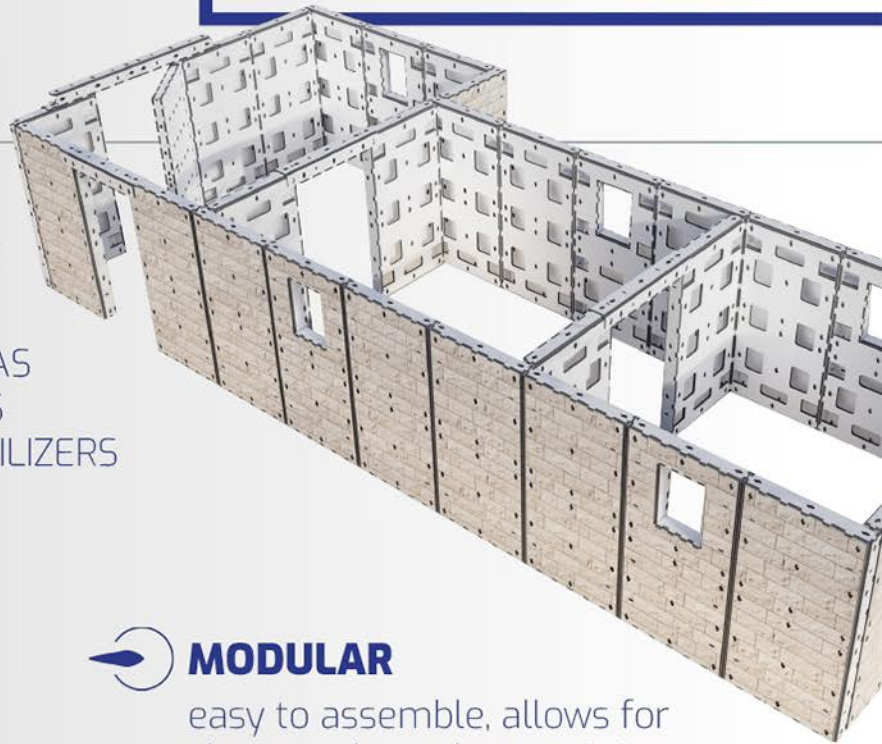

EXPERT SHOOT HOUSE KIT

PANEL-O-FOAM

All products are made of **PANELO™** - a patented composite manufactured exclusively for Trango Systems.

COMPONENTS

1 x DOOR
2 x BEAM 200
24 x WALL 200
5 x BEAM 100
5 x WINDOW 200

STABILITY

6 x SPIDER
36 x CLAMRAS
6 x CORNERS
24 x JS STABILIZERS

RICOCHET FREE

for safe training environment

MODULAR

easy to assemble, allows for changes throughout training

LONG-LASTING

strong, withstands extreme weather conditions
Absorbs **>12,000 hits**