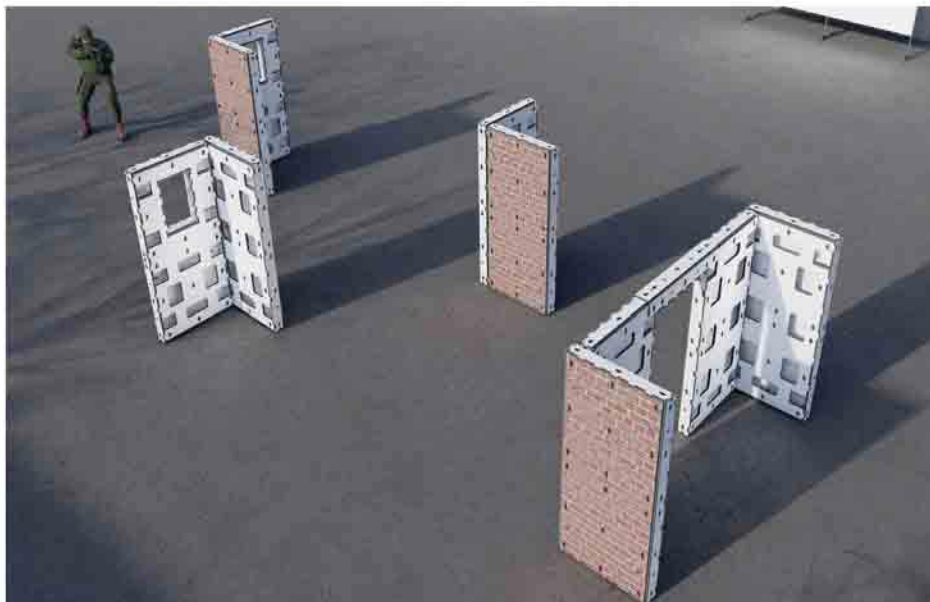

SWAT STREET COMBAT TRAINING | BASIC KIT

Item	Amount
Wall 200	x8
Window 200	x2
Beam 100	x2
Spider	x2
Corner	x2
J-Hook	x6
Klamra	x12
Patch	x4
Window Cover	x2
C/N Gray: TS515907	
C/N Printed: TS515908	
Packages Supplied	
Package 200	x2