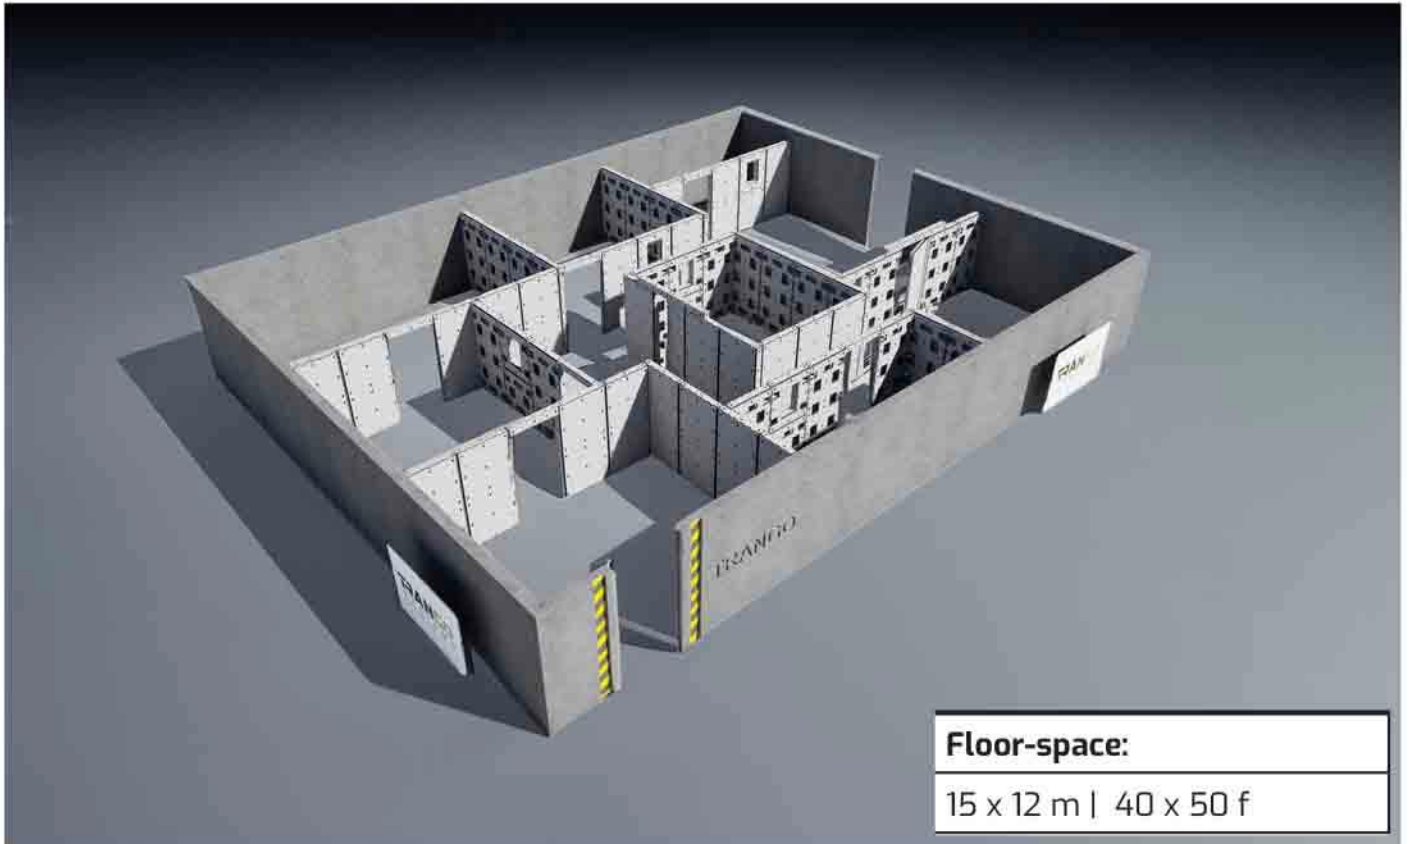

C/N Gray: TS515920

C/N Printed: TS515921

Packages Supplied

Package 200	x6
Door Package	x3

Floor-space:
51 m² | 548 ft²

SHOOT HOUSE | EXPERT | INTEGRATED

Trango's modular settings allow to integrate the structure elements into an existing frame or structure according to specific training goals and requirements, creating a larger structure from the same amount of building blocks.