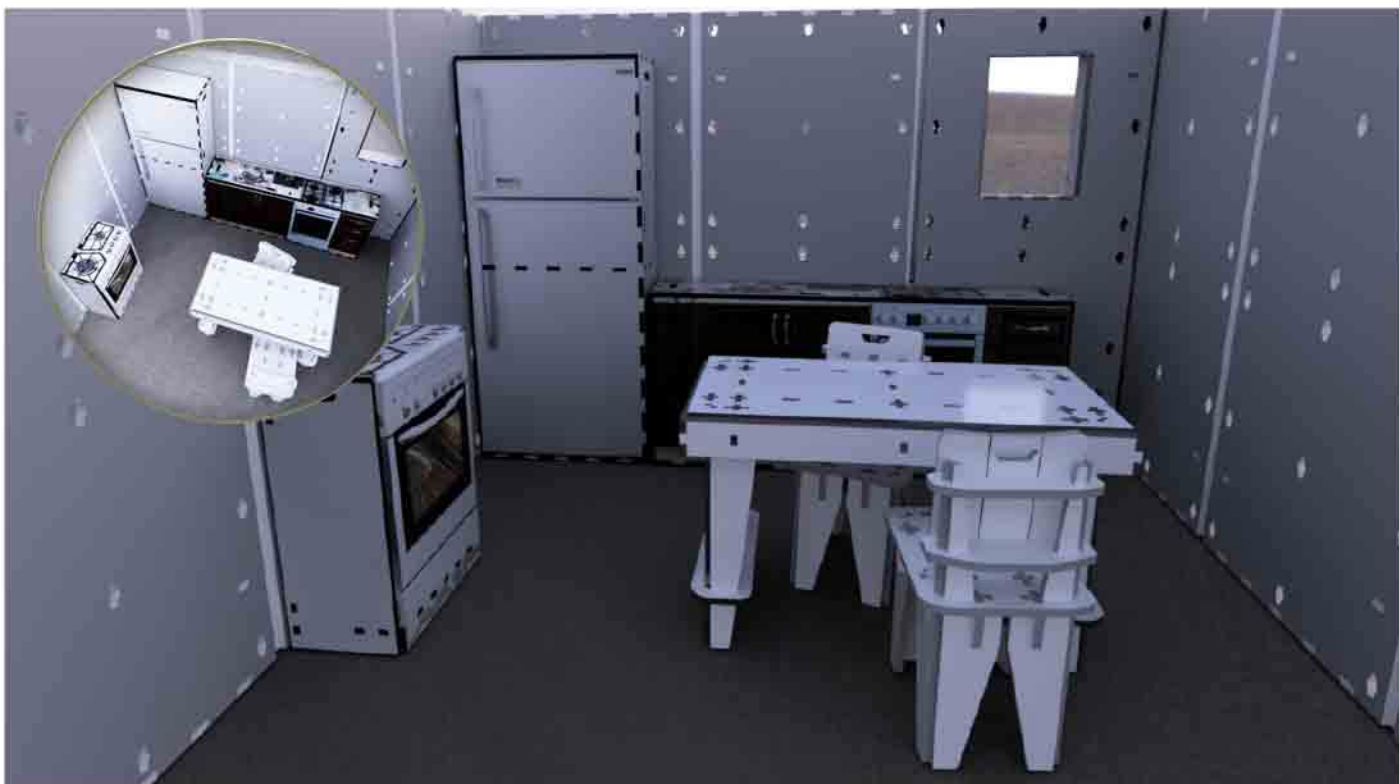

Armchair | x2

Dimensions:
55x68.3x51 cm
21.7x26.9x20.1 inch
Weight: 5.5 kg | 12 lb

TV Screen | x1

Dimensions:
60x110 cm
24x44 inch
Weight: 1.25 kg | 3 lb

HOUSEHOLD | KITCHEN KIT

to order quote the Catalogue Number | **CN: 40000025936**