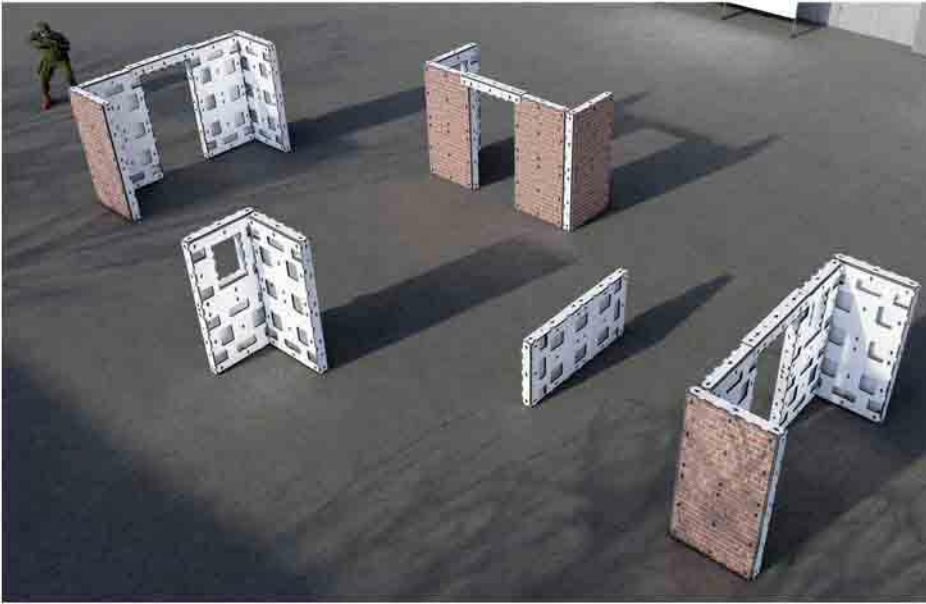

SWAT STREET COMBAT TRAINING | **ADVANCED KIT**

Item	Amount
Wall 200	x12
Window 200	x3
Beam 100	x3
Spider	x3
Corner	x3
J-Hook	x9
Klamra	x18
Patch	x6
Window Cover	x3
C/N Gray: TS515909	
C/N Printed: TS515910	
Packages Supplied	
Package 200	x3