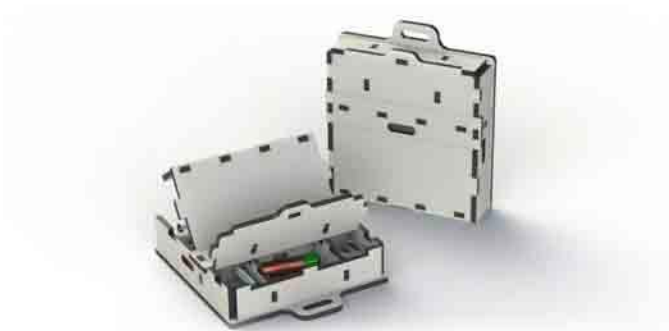

TARGET STAND

DIMENSIONS	WEIGHT
38x35x50 cm 15x13x19 inch	1.2 kg 3 lb
CN: 40020002285	

INDOORS STAND

DIMENSIONS	WEIGHT
60x120x50 cm 24x47.2x19.6 inch	2 kg 4 lb
CN: 40000021184	

SERGEANT BOX

DIMENSIONS	WEIGHT
68x60x15 cm 26x23x6 inch	2.5 kg 6 lb
CN: 40000024160	